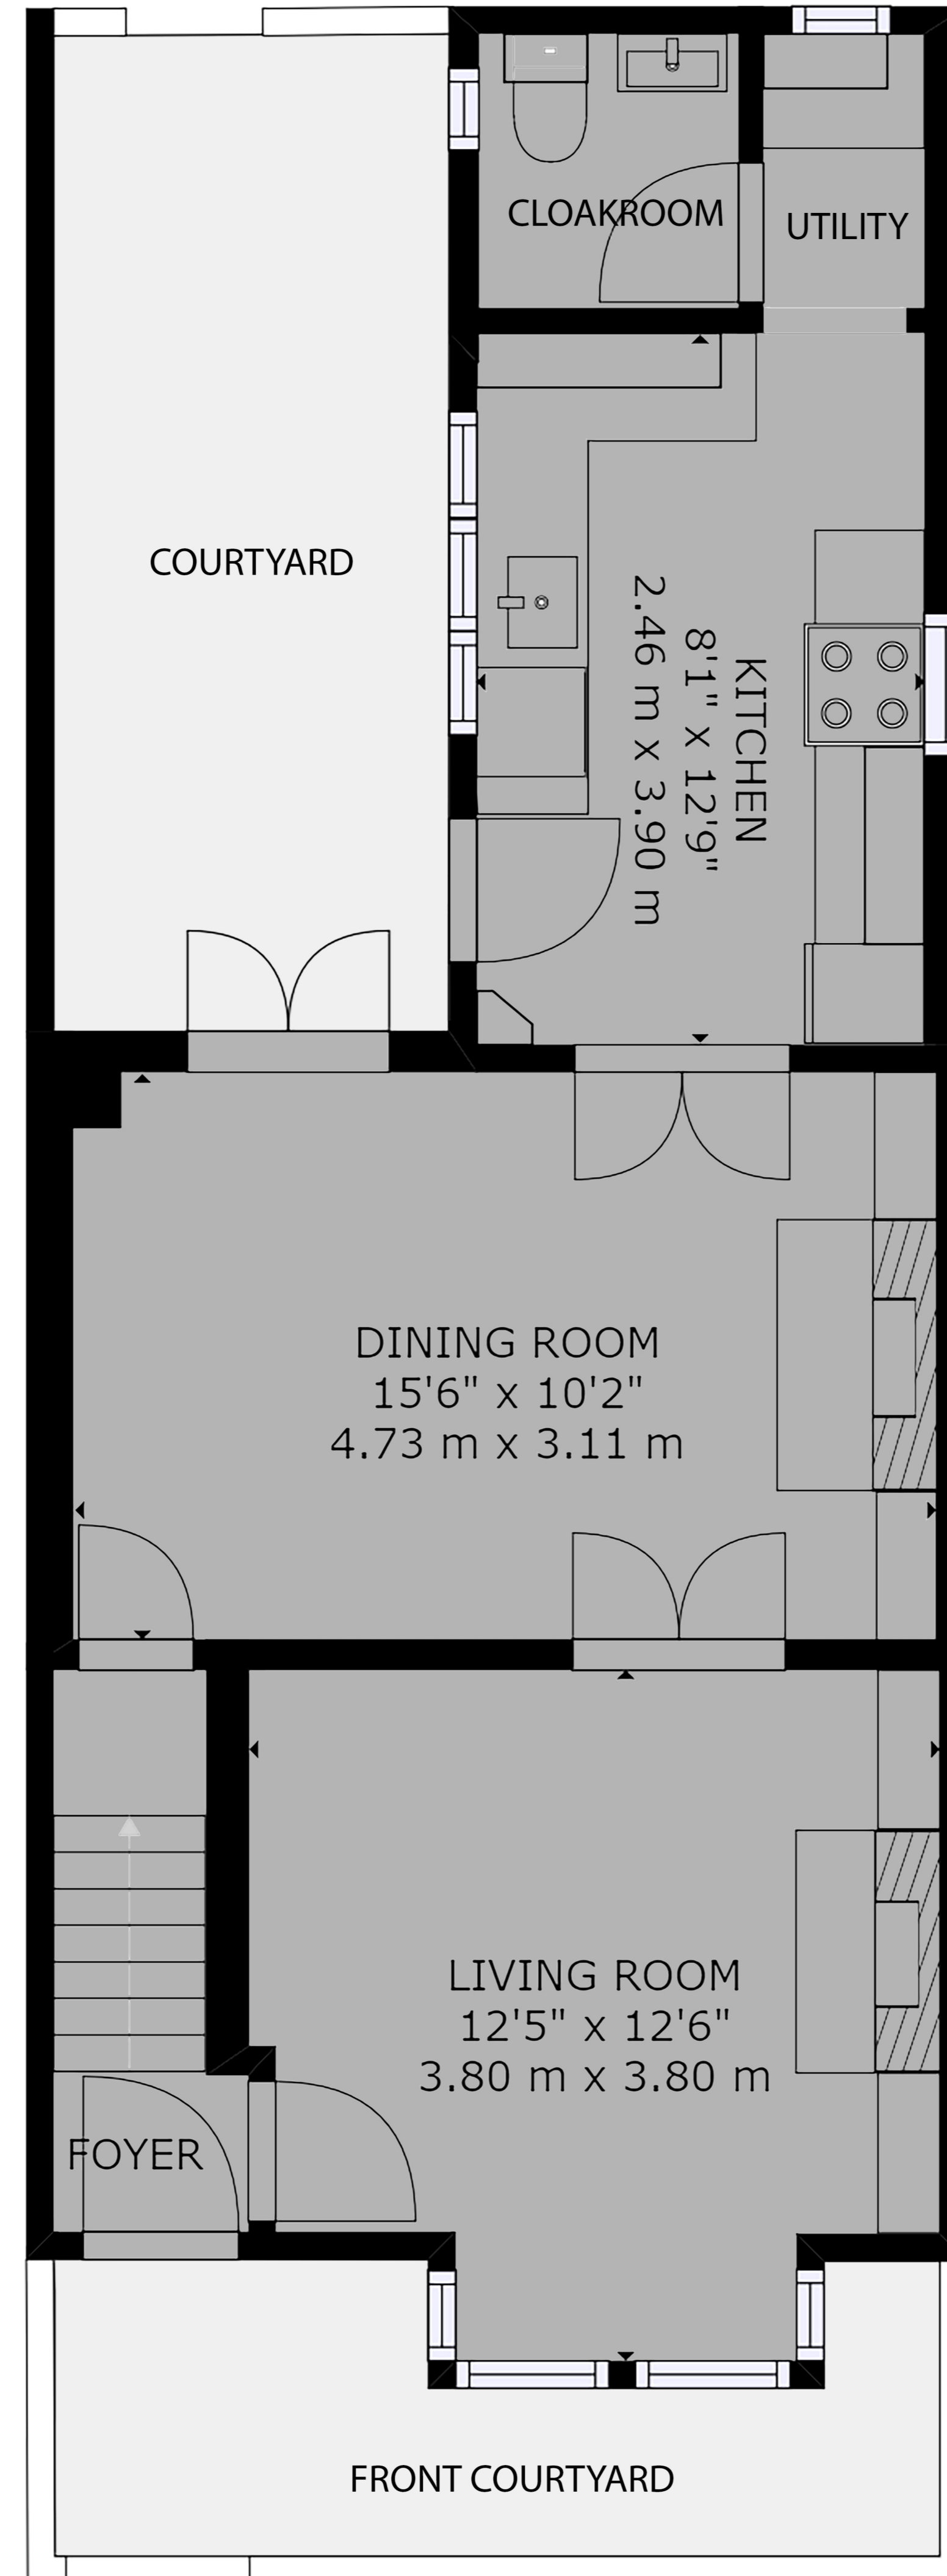

9 Woodstock Lane, Ringwood Hampshire, BH24 1DT

FLOOR 1

FLOOR 2

GROSS INTERNAL AREA
FLOOR 1: 496 sq. ft, 46 m², FLOOR 2: 385 sq. ft, 36 m²
TOTAL: 881 sq. ft, 82 m²
SIZES AND DIMENSIONS ARE APPROXIMATE, ACTUAL MAY VARY.