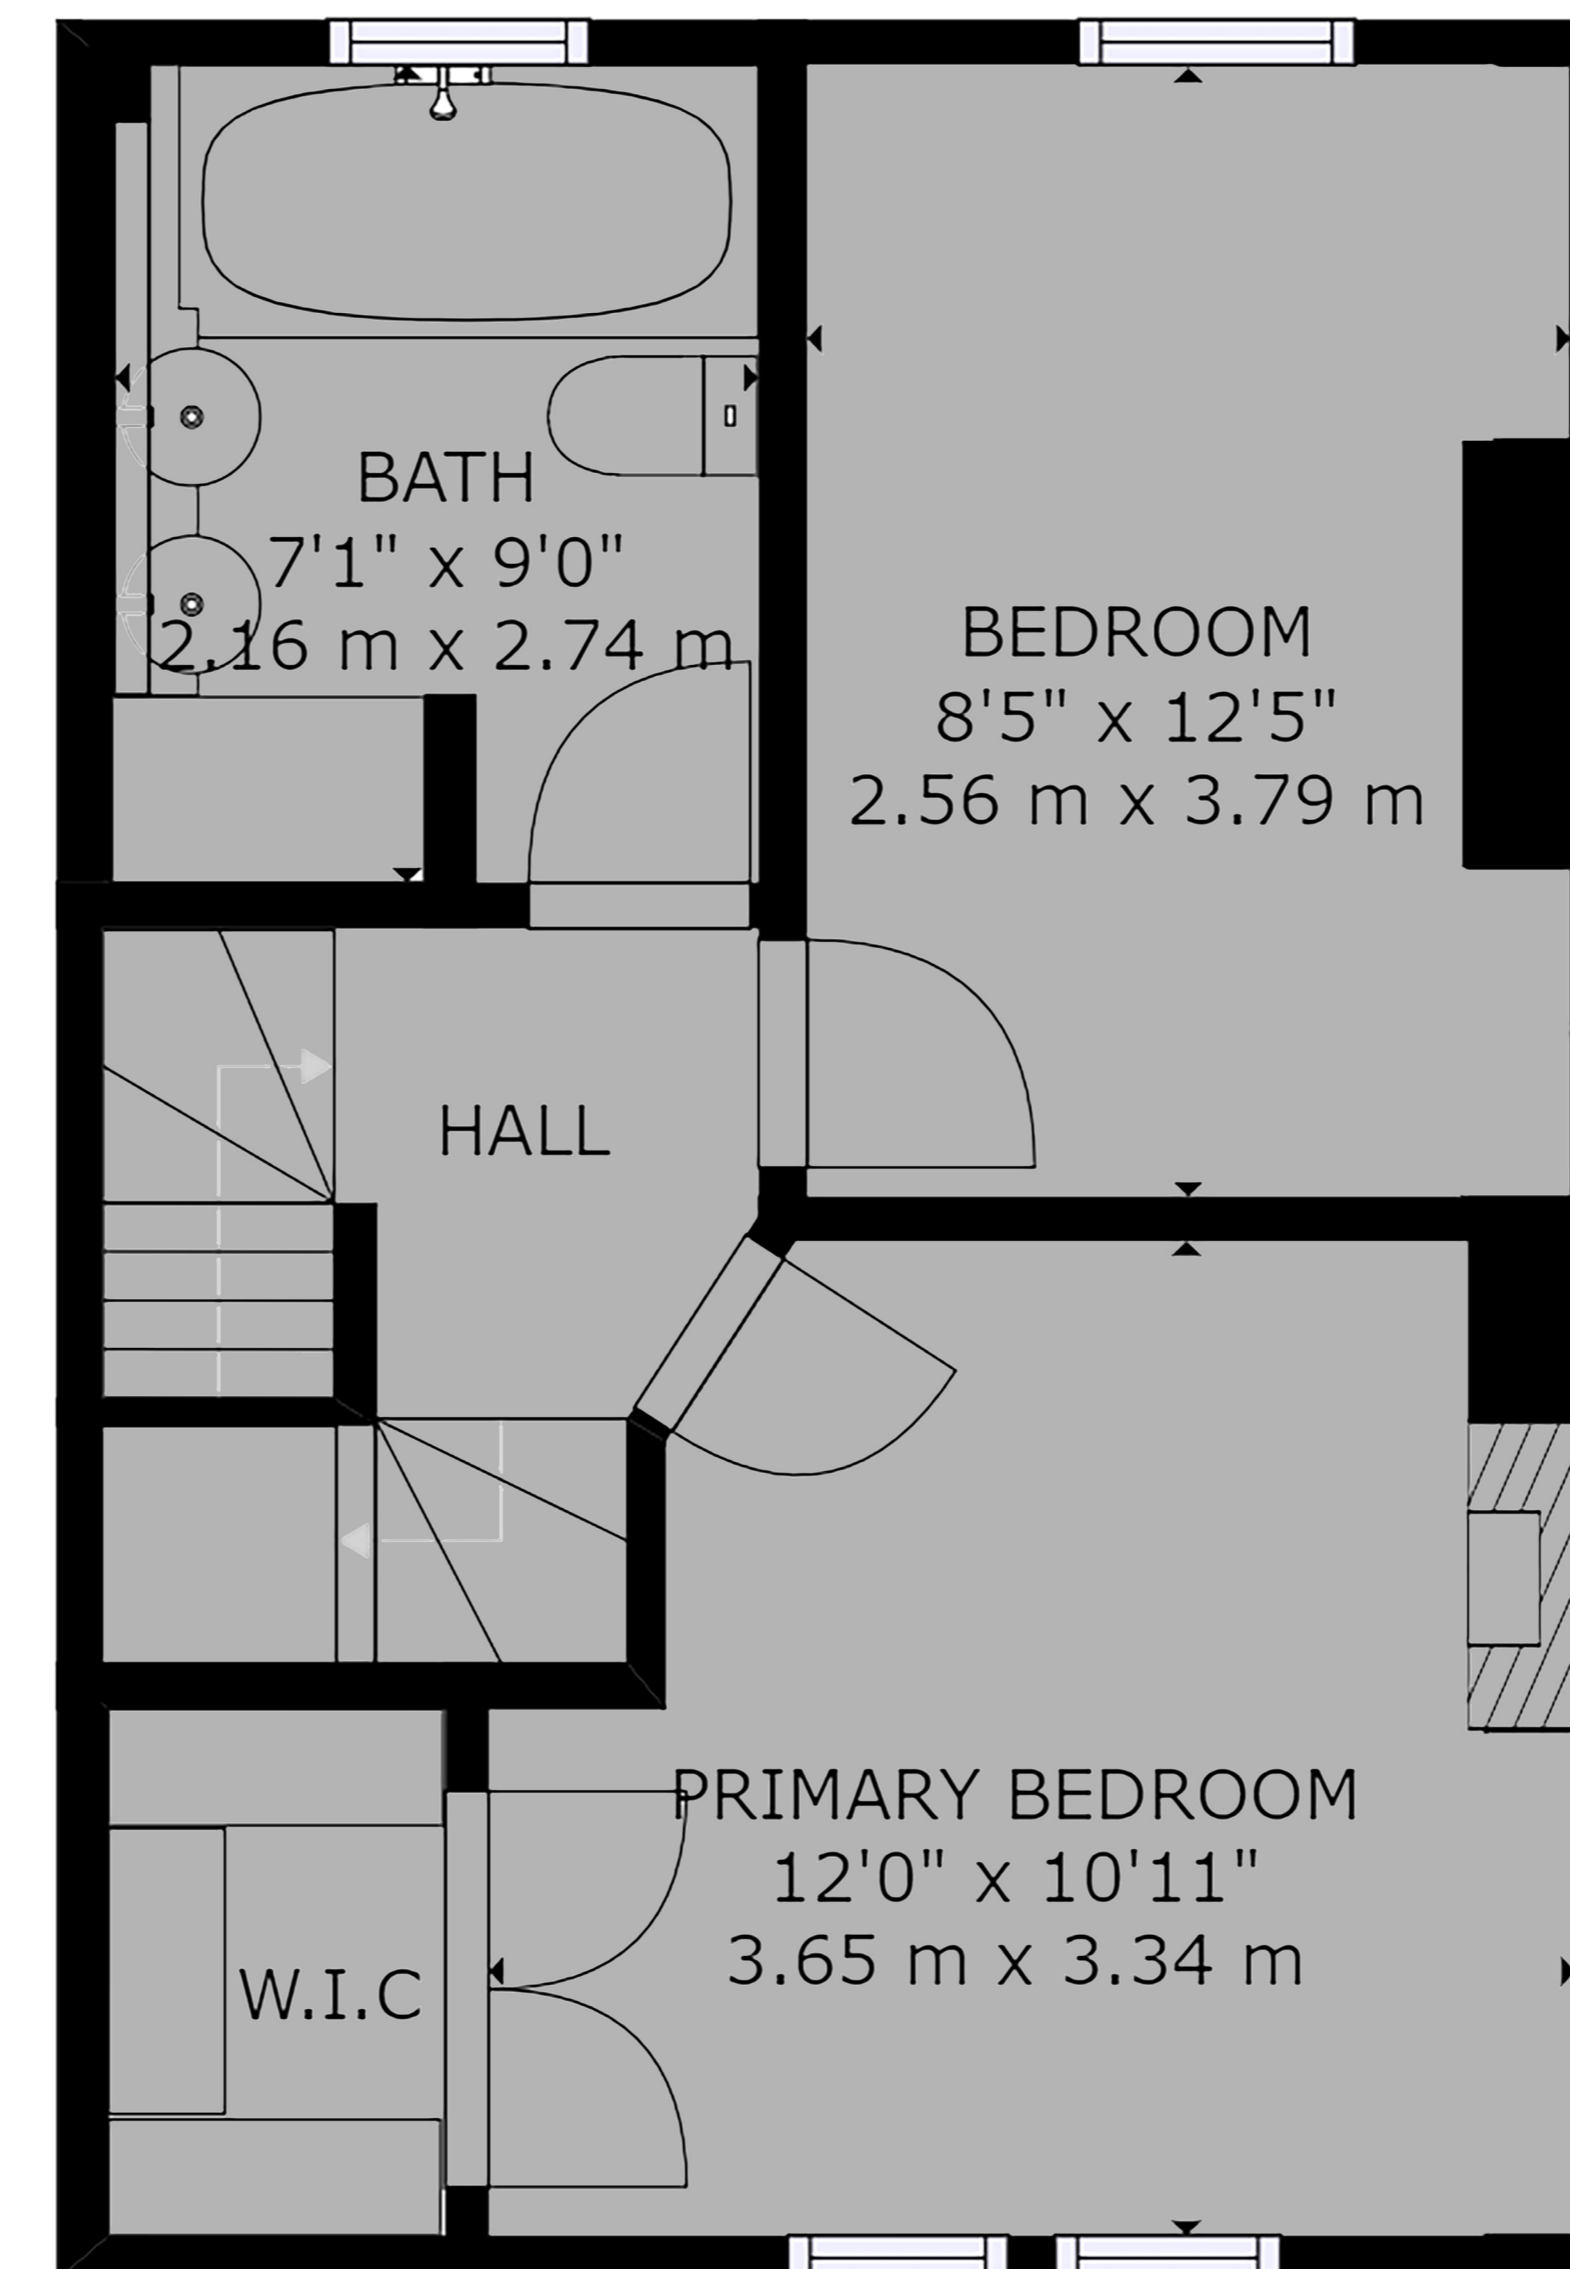

9 Woodstock Lane, Ringwood Hampshire, BH24 1DT

FLOOR 1

FLOOR 2

GROSS INTERNAL AREA
FLOOR 1: 496 sq. ft, 46 m², FLOOR 2: 385 sq. ft, 36 m²
TOTAL: 881 sq. ft, 82 m²
SIZES AND DIMENSIONS ARE APPROXIMATE, ACTUAL MAY VARY.